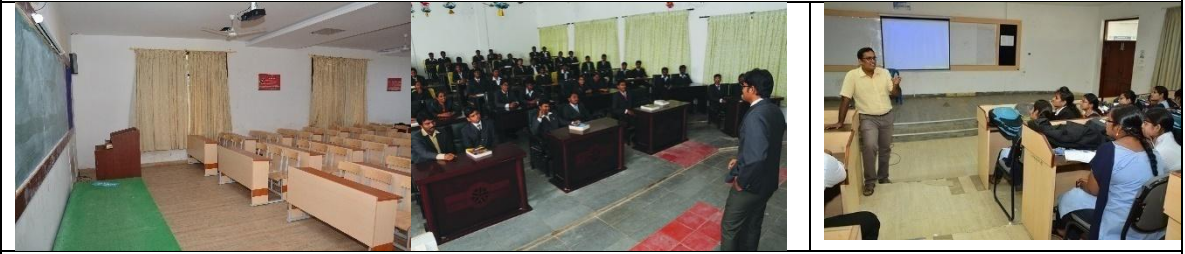

Academic Facilities

Class Rooms

CSE Laboratory

MECH Laboratory

Chemical Laboratory

EEE Laboratory

Center of Excellence - AMMPC

CoE - Keysight

Research Centers

Library

Conference Hall

Seminar Hall

Auditoriums and Gallery Halls for Cultural Activities:

SANGAMAM SEMINAR HALL

SPOORTHI SEMINAR HALL

SRUJANA SEMINAR HALL

SRAVANTHI SEMINAR HALL

GALLERY HALLS

U – BLOCK OPEN AIR THEATRE

H – BLOCK OPEN AIR THEATRE

Multipurpose Auditorium

Yoga & Meditation Centre